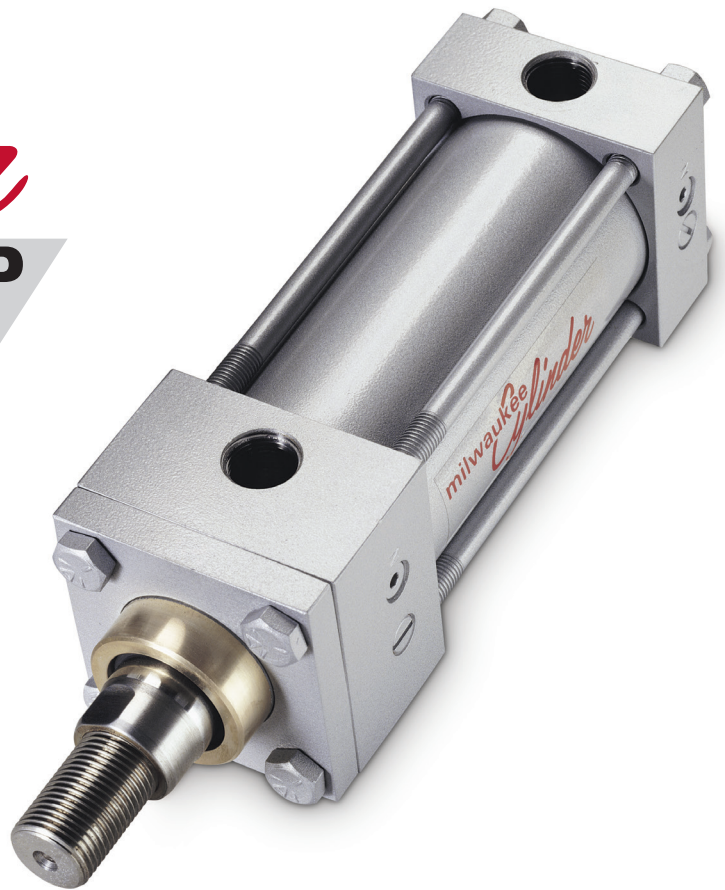

milwaukee
Cylinder
QUICK-SHIP
program

Need Cylinders FAST?

Series H, LH and A

5 Working Days or Less*

- Quantity up to 6
- Bore Diameter up to 6 in
- 1st and 2nd Rod Diameter
- All Standard Mounts ¹⁾ ²⁾
- All Standard Ports
- All Rod End Styles
- Single and Double Rod End
- Stroke up to 36 in
- Total Rod Length up to 48 in (Stroke + Rod Extension)

¹⁾ Excludes welded couplings and H-Series 21/22/31/32 heavy mounts (5" & 6" bore).

²⁾ Check availability on 73/74 mounts.

* Orders must be received prior to 12 PM Central Time

10 Working Days or Less*

- Quantity up to 2
- Bore Diameter up to 8 in
- 1st, 2nd, 3rd and 4th Rod Diameter
- All Mounts ²⁾
- All Standard & Welded Coupling Ports
- All Rod End Styles
- Single and Double Rod End
- Stroke up to 36 in
- Total Rod Length up to 48 in (Stroke + Rod Extension)